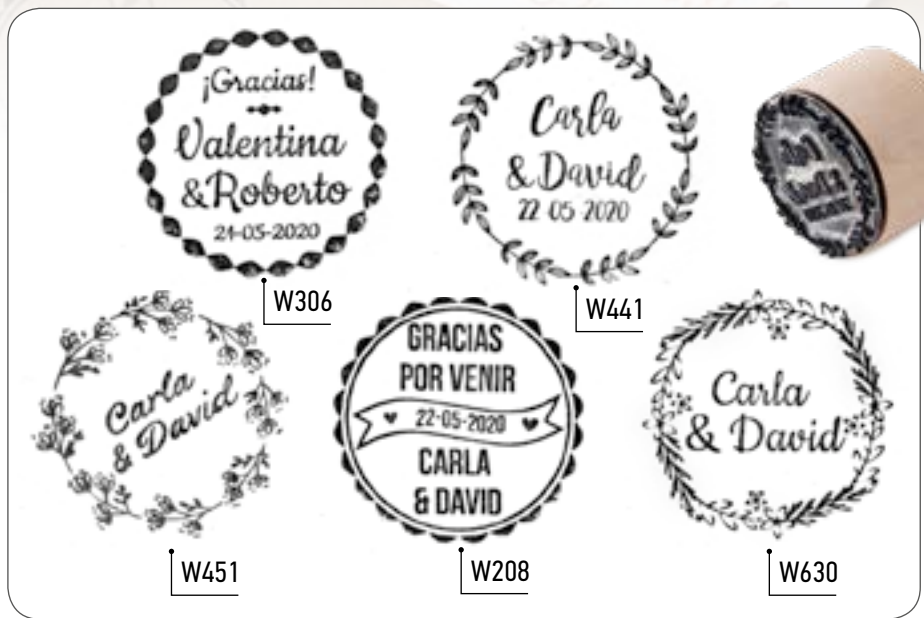

Sellos Conmemorativos

Commemorative Rubber stamp