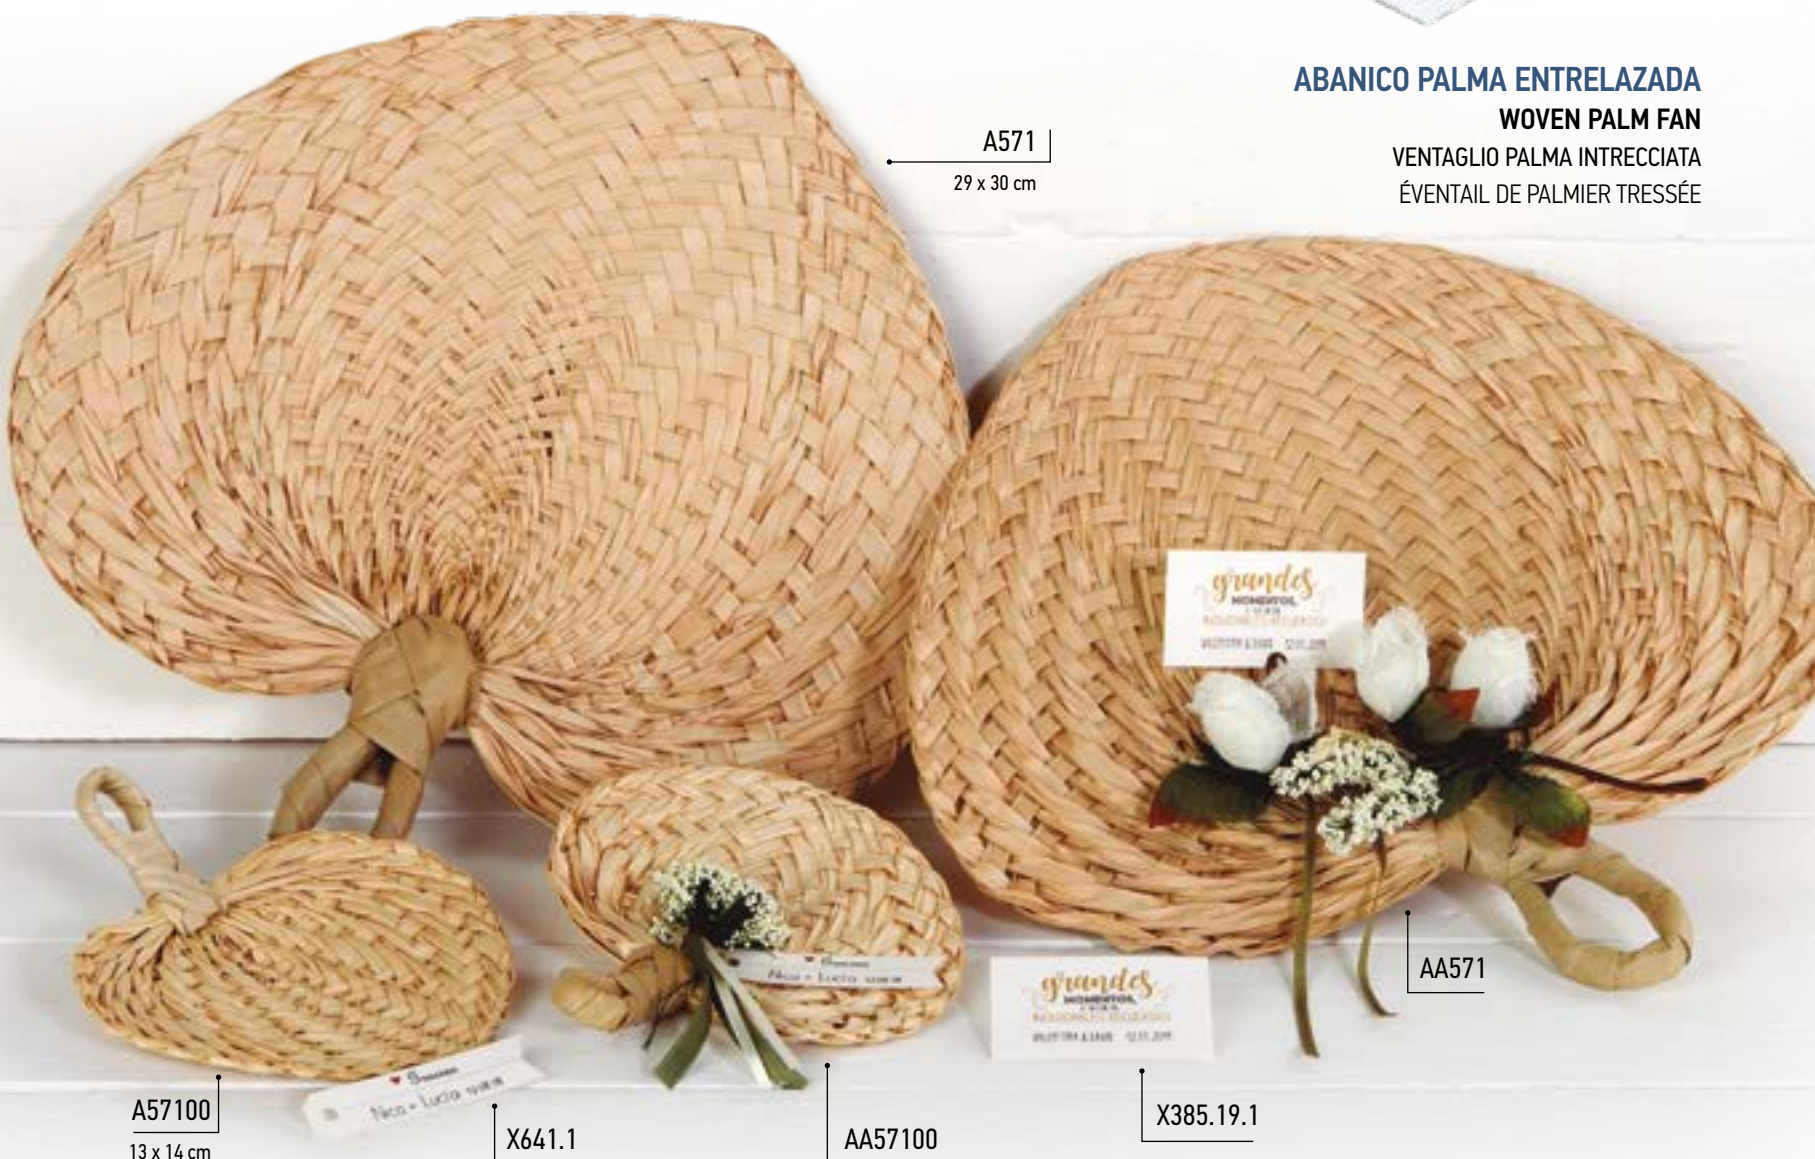

ABANICO PALMA ENTRELAZADA

WOVEN PALM FAN

VENTAGLIO PALMA INTRECCIATA

ÉVENTAIL DE PALMIER TRESSÉE

A571

29 x 30 cm

A57100

13 x 14 cm

X641.1

AA57100

X385.19.1

AA571